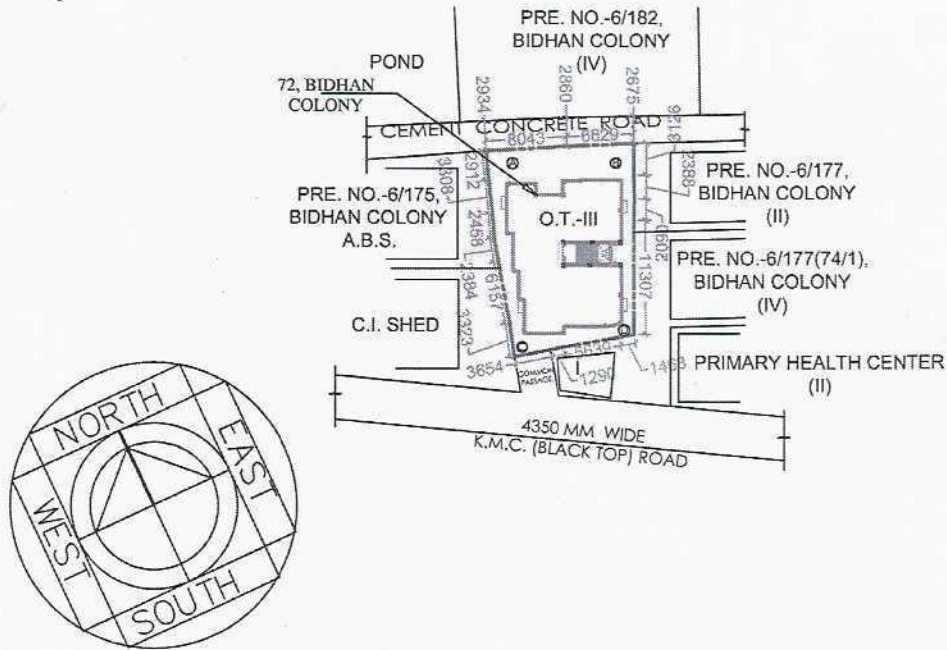

RIGHT CHOICE

(Developer & Constructor)

Contact:

Bappa Das: 9830086328/6291431183
 Tapas Bhowmick: 9830248583/7980818717
 Samaresh das: 9433756662/7980632821

Ref. No.

Date

TO WHOM IT MAY CONCERN

THE LOCATION PLAN OF PROPOSED PROJECT "NIRUPAMA"
SITUATED AT PREMISES NO. 72 BIDHAN COLONY KOLKATA- 700075
WARD NO.- 103 , BOROUGH - XI, MOUZA - RAJAPUR, P.S.- SURVEY PARK IS SHOWN BELOW :

SITE PLAN
SCALE - 1:600

LATITUDE : 22°29'18"N
 LONGITUDE : 88°22'53"E

RIGHT CHOICE

 Partner Partner

RIGHT CHOICE

 Partner Partner

Office: 25/A, Avenue 1st Road, Santoshpur, Kolkata-700075